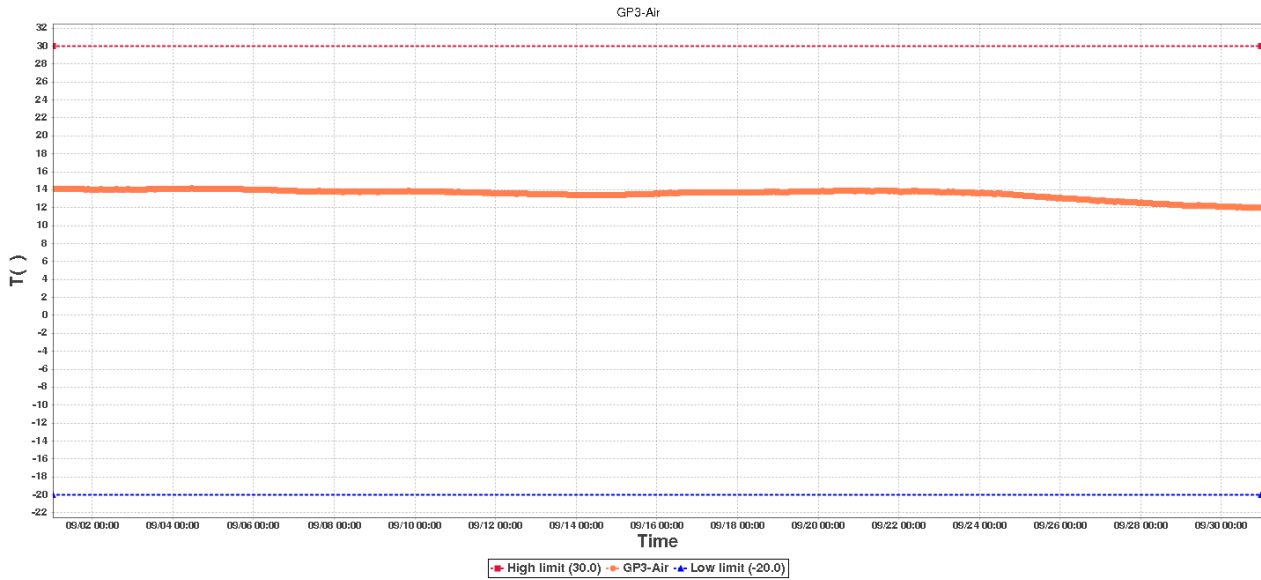

File Generated: 2020/10/04 11:48:54

Ground Prob-2 Data Log

Device Information

Device ID:	02849871144083001802	Device SUB-ID:	0
Device Name:	Ground Prob-2	Device Model:	RCW-600WiFi

Description:

Hours to monitor: 719.0

GP3-AirSummary

High limit:	30.0	Start Time:	2020/09/01 00:30:35(GMT+00:00)
Low limit:	-20.0	End Time:	2020/09/30 23:37:09(GMT+00:00)
Max:	14.2	Data Points:	717
Min:	12.0		
Average:	13.5		

GP4-1mSummary

High limit:	30.0	Start Time:	2020/09/01 00:30:35(GMT+00:00)
Low limit:	-20.0	End Time:	2020/09/30 23:37:09(GMT+00:00)
Max:	28.2	Data Points:	717
Min:	-1.5		
Average:	12.2		