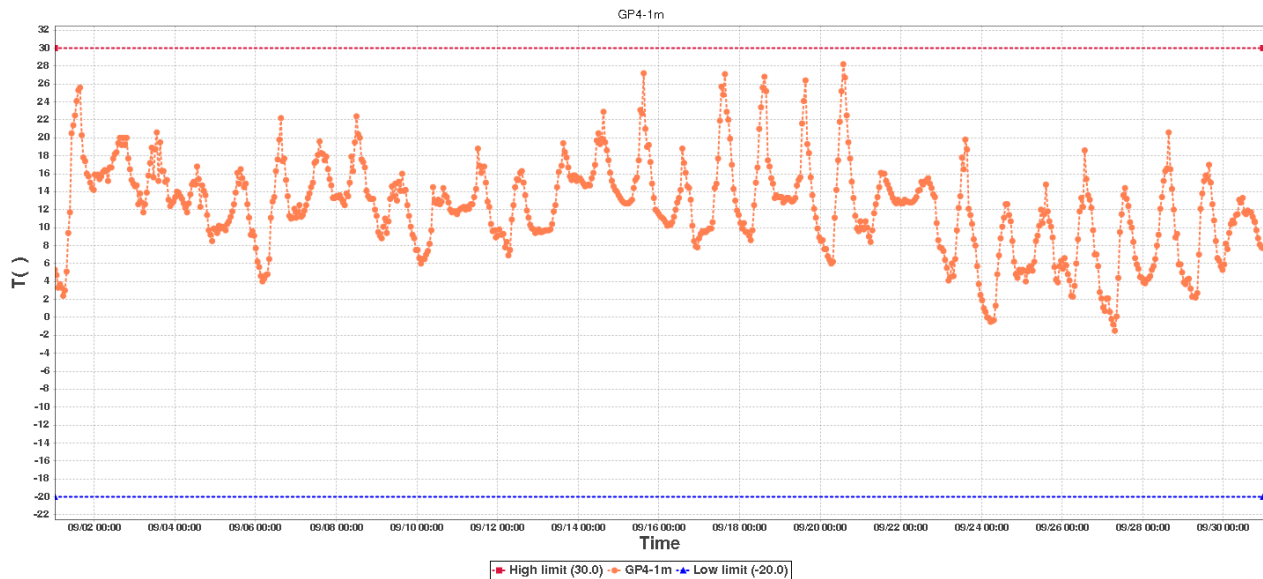

File Generated: 2020/10/04 11:48:54

Ground Prob-2 Data Log

Device Information

Device ID:	02849871144083001802	Device SUB-ID:	0
Device Name:	Ground Prob-2	Device Model:	RCW-600WiFi

Description:

Hours to monitor: 719.0

GP3-AirSummary

High limit:	30.0	Start Time:	2020/09/01 00:30:35(GMT+00:00)
Low limit:	-20.0	End Time:	2020/09/30 23:37:09(GMT+00:00)
Max:	14.2	Data Points:	717
Min:	12.0		
Average:	13.5		

GP4-1mSummary

High limit:	30.0	Start Time:	2020/09/01 00:30:35(GMT+00:00)
Low limit:	-20.0	End Time:	2020/09/30 23:37:09(GMT+00:00)
Max:	28.2	Data Points:	717
Min:	-1.5		
Average:	12.2		